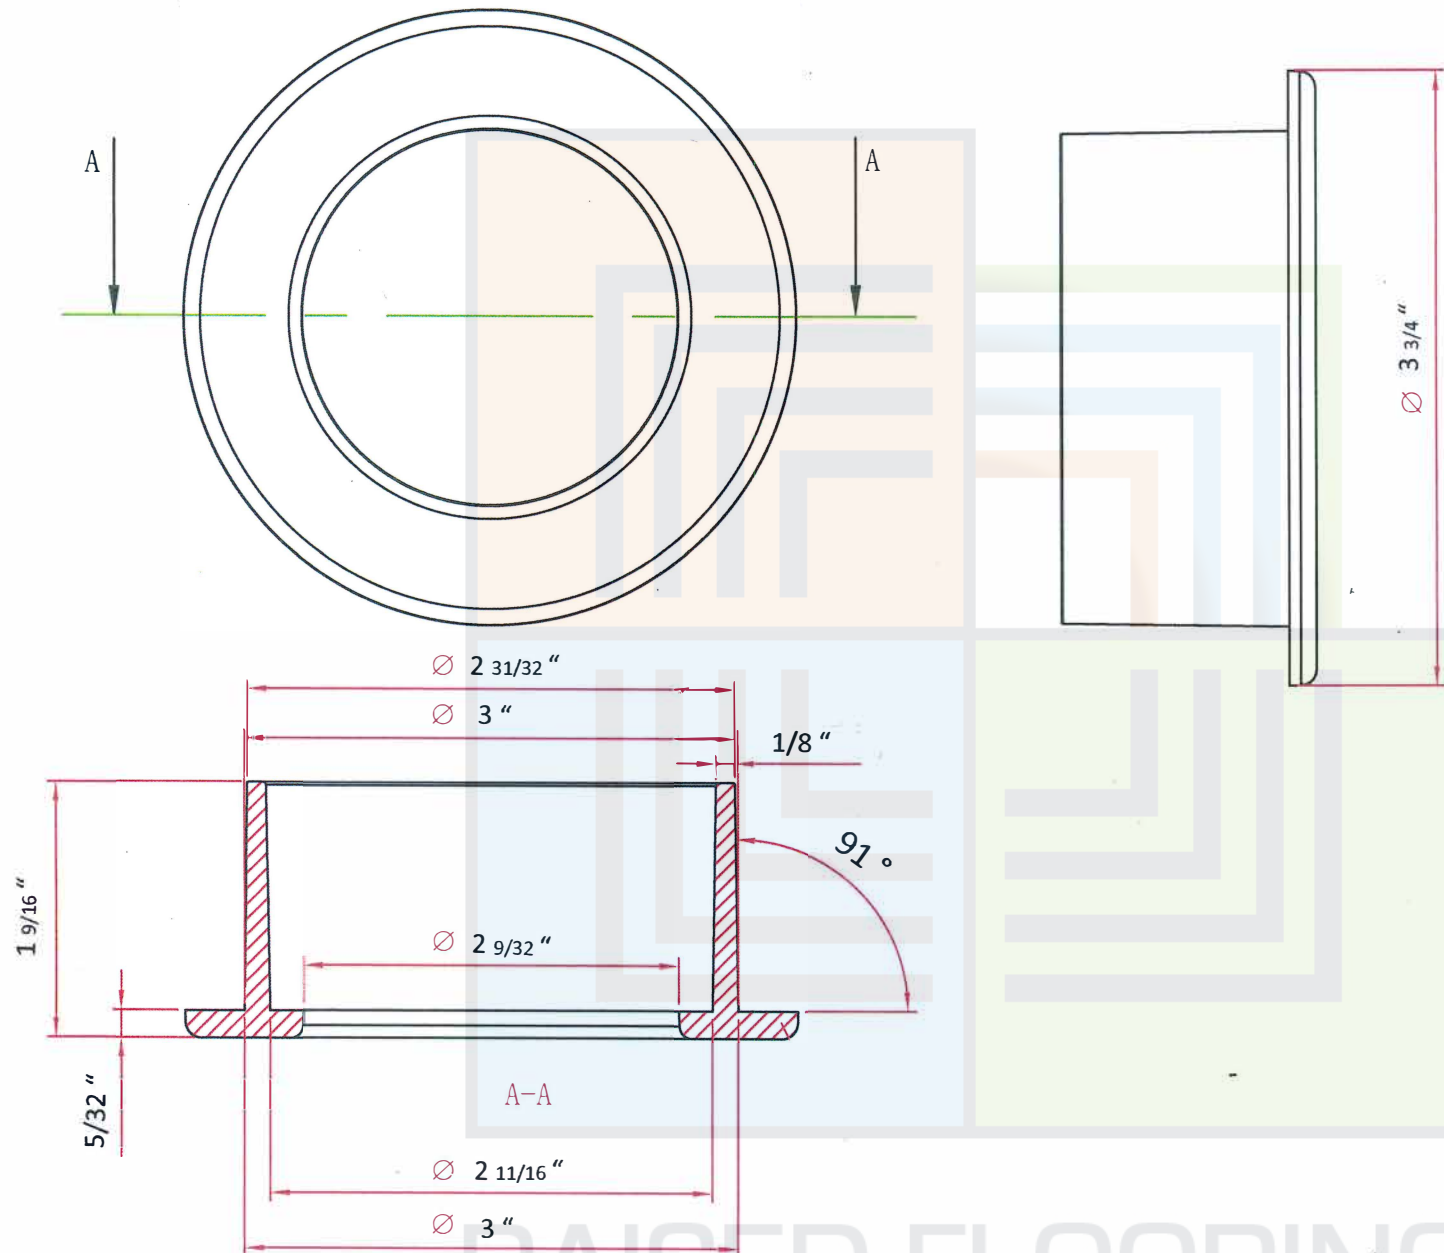

(800)-922-8661

Raisedflooringexperts.com
**RAISED FLOORING
EXPERTS**

Grommet Dimensional Drawing

Drawing No.:		Page 1 Of	1
Date:	9/2017	Revision	1
Part No.:	GT002-RB / GT002-BR		