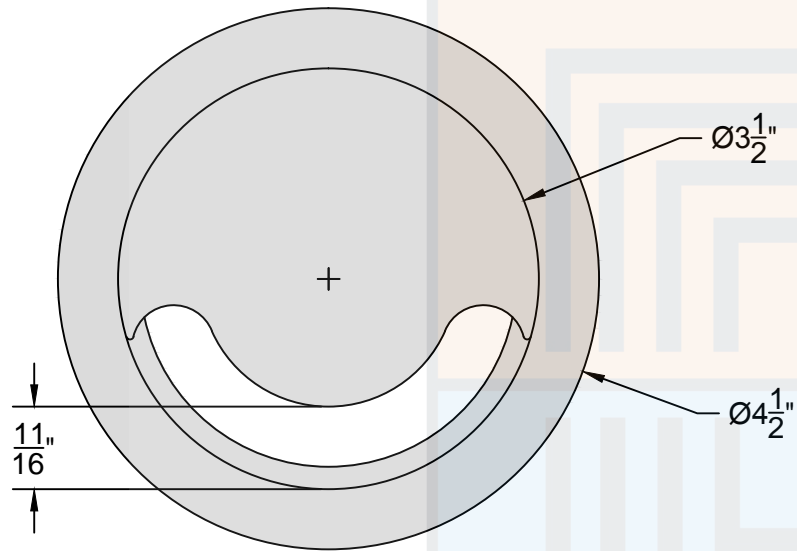

(800)-922-8661

Raisedflooringexperts.com
**RAISED FLOORING
EXPERTS**

NOTES:

1 RECOMMENDED FLOOR TILE CUT-OUT DIMENSIONS
- CENTER OF TILE = 4.0"

Grommet Dimensional Drawing

Drawing No.:		Page 1 Of	1
Date:	6/2/2010	Revision	1
Part No.:	RF04		