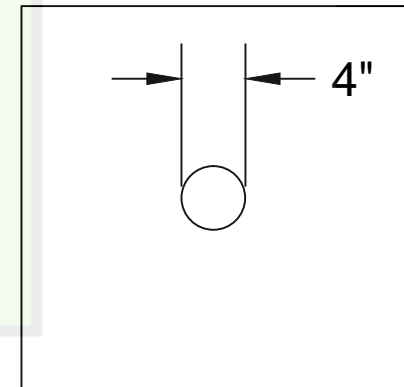

(800)-922-8661

Raisedflooringexperts.com
**RAISED FLOORING
EXPERTS**

NOTES:

1 RECOMMENDED FLOOR TILE CUT-OUT DIMENSIONS
- CENTER OF TILE = 4.0"

Grommet Dimensional Drawing

Drawing No.:		Page 1 Of	1
Date:	6/2/2010	Revision	1
Part No.:	RF04		