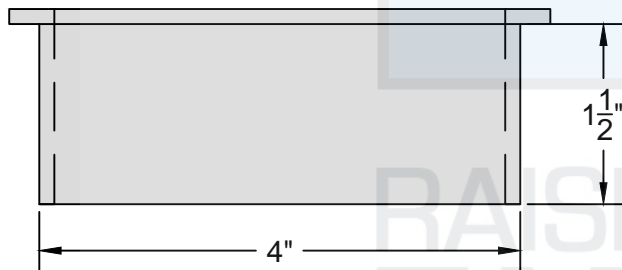

(800)-922-8661

Raisedflooringexperts.com
**RAISED FLOORING
EXPERTS**

NOTES:

1 RECOMMENDED FLOOR TILE CUT-OUT DIMENSIONS
- CENTER OF TILE = 4.0"

Grommet Dimensional Drawing

Drawing No.:		Page 1 Of	1
Date:	6/2/2010	Revision	1
Part No.:	RF04		